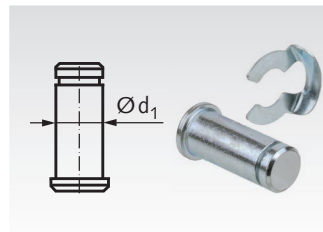

Clevis Joints DIN 71752, External Thread, Zinc-Plated

Material: Steel, zinc-plated.

Design A: Right-handed thread, with bolt and split pin.

Ordering Details: e.g.: Product No. 637 705 00, Clevis Joint DIN 71752, A, External Thread

Clevises DIN 71752, External Thread, Zinc-Plated

Material: Steel, zinc-plated.

Design G: Right-handed thread, without bolt.

Ordering Details: e.g.: Product No. 637 505 00, Clevis DIN 71752, G, External Thread

Bolt Sets KL

Bolt Sets SL

Material: Steel, zinc-plated.

Bolt set and clevis can be used as fork joint.

Ordering Details: e.g.: Product No. 637 805 00, Bolt Set KL for Clevis 6 x 12

Product No. Clevis	Product No. KL Bolt Set	Product No. SL Bolt Set	Size mm	a mm	b mm	d ₁ mm	d ₂ mm	g mm	l ₂ mm	Weight		
										Clevis g	KL g	SL g
637 505 00	637 805 00	637 905 00	6 x 12	12	6	6	M6	12	37	15	3,4	3,6
637 507 00	637 807 00	637 907 00	8 x 16	16	8	8	M8	16	47	36	9,3	10
637 509 00	637 809 00	637 909 00	10 x 20	20	10	10	M10	20	57	68	17	19
637 511 00	637 811 00	637 911 00	12 x 24	24	12	12	M12	24	68	122	32	34
637 513 00	637 813 00	637 913 00	14 x 28	27	14	14	M14	28	78	171	47	50
637 515 00	637 815 00	637 915 00	16 x 32	32	16	16	M16	32	89	288	70	73

Mating Pieces with Internal Thread for Clevis Joints DIN 71752, Zinc-Plated

Material: Steel zinc-plated.

Ordering Details: e.g.: Product No. 637 605 00, Mating piece with Internal Thread, Right-Hand

Product No.	Size mm	a mm	b mm	d ₁ mm	d ₂ mm	g mm	l ₁ ^{±0,5} mm	l ₂ mm	Weight g
637 605 00	6 x 12	12	6	6	M6	9	31	24	21
637 607 00	8 x 16	16	8	8	M8	12	42	32	51
637 609 00	10 x 20	20	10	10	M10	15	52	40	98
637 611 00	12 x 24	24	12	12	M12	18	62	48	168
637 613 00	14 x 28	27	14	14	M14	21	72	56	247
637 615 00	16 x 32	32	16	16	M16	24	83	64	397