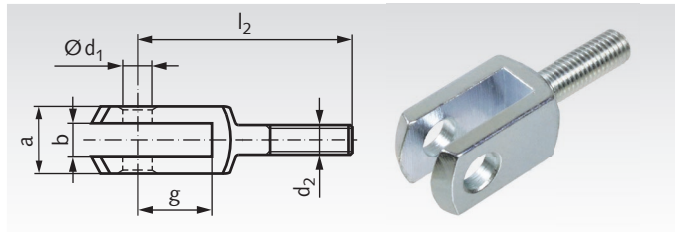

Clevis Joints DIN 71752, External Thread, Zinc-Plated

Material: Steel, zinc-plated.

Design A: Right-handed thread, with bolt and split pin.

Ordering Details: e.g.: Product No. 637 705 00, Clevis Joint DIN 71752, A, External Thread

Product No. A right	Size mm	a mm	b mm	d ₁ mm	d ₂ mm	g mm	l ₂ mm	Weight g
637 705 00	6 x 12	12	6	6	M6	12	37	16
637 707 00	8 x 16	16	8	8	M8	16	47	38
637 709 00	10 x 20	20	10	10	M10	20	57	74
637 711 00	12 x 24	24	12	12	M12	24	68	126
637 713 00	14 x 28	27	14	14	M14	28	78	183
637 715 00	16 x 32	32	16	16	M16	32	89	306

Clevises DIN 71752, External Thread, Zinc-Plated

Material: Steel, zinc-plated.

Design G: Right-handed thread, without bolt.

Ordering Details: e.g.: Product No. 637 505 00, Clevis DIN 71752, G, External Thread

Mating Pieces with Internal Thread for Clevis Joints DIN 71752, Zinc-Plated

Material: Steel zinc-plated.

Ordering Details: e.g.: Product No. 637 605 00, Mating piece with Internal Thread, Right-Hand

Product No.	Size mm	a mm	b mm	d ₁ mm	d ₂ mm	g mm	l ₁ ^{±0,5} mm	l ₂ mm	Weight g
637 605 00	6 x 12	12	6	6	M6	9	31	24	21
637 607 00	8 x 16	16	8	8	M8	12	42	32	51
637 609 00	10 x 20	20	10	10	M10	15	52	40	98
637 611 00	12 x 24	24	12	12	M12	18	62	48	168
637 613 00	14 x 28	27	14	14	M14	21	72	56	247
637 615 00	16 x 32	32	16	16	M16	24	83	64	397