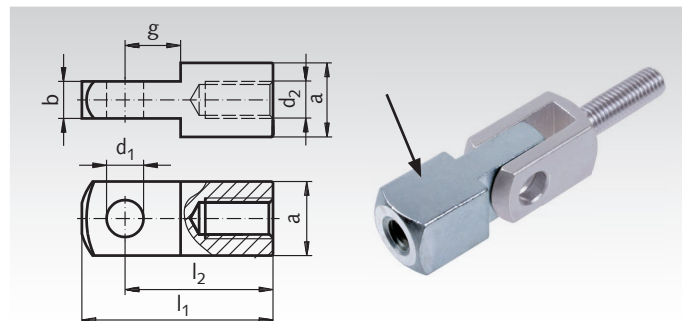

Clevis Joints DIN 71752, External Thread, Zinc-Plated

Material: Steel, zinc-plated.

Design A: Right-handed thread, with bolt and split pin.

Ordering Details: e.g.: Product No. 637 705 00, Clevis Joint DIN 71752, A, External Thread

Clevises DIN 71752, External Thread, Zinc-Plated

Material: Steel, zinc-plated.

Design G: Right-handed thread, without bolt.

Ordering Details: e.g.: Product No. 637 505 00, Clevis DIN 71752, G, External Thread

Bolt Sets KL

Bolt Sets SL

Material: Steel, zinc-plated.

Bolt set and clevis can be used as fork joint.

Ordering Details: e.g.: Product No. 637 805 00, Bolt Set KL for Clevis 6 x 12

Product No. Clevis	Product No. KL Bolt Set	Product No. SL Bolt Set	Size mm	a mm	b mm	d ₁ mm	d ₂ mm	g mm	l ₂ mm	Weight		
										Clevis g	KL g	SL g
637 505 00	637 805 00	637 905 00	6 x 12	12	6	6	M6	12	37	15	3,4	3,6
637 507 00	637 807 00	637 907 00	8 x 16	16	8	8	M8	16	47	36	9,3	10
637 509 00	637 809 00	637 909 00	10 x 20	20	10	10	M10	20	57	68	17	19
637 511 00	637 811 00	637 911 00	12 x 24	24	12	12	M12	24	68	122	32	34
637 513 00	637 813 00	637 913 00	14 x 28	27	14	14	M14	28	78	171	47	50
637 515 00	637 815 00	637 915 00	16 x 32	32	16	16	M16	32	89	288	70	73

Mating Pieces with Internal Thread for Clevis Joints DIN 71752, Zinc-Plated

Material: Steel zinc-plated.

Ordering Details: e.g.: Product No. 637 605 00, Mating piece with Internal Thread, Right-Hand

Product No.	Size mm	a mm	b mm	d ₁ mm	d ₂ mm	g mm	l ₁ ^{±0,5} mm	l ₂ mm	Weight g
637 605 00	6 x 12	12	6	6	M6	9	31	24	21
637 607 00	8 x 16	16	8	8	M8	12	42	32	51
637 609 00	10 x 20	20	10	10	M10	15	52	40	98
637 611 00	12 x 24	24	12	12	M12	18	62	48	168
637 613 00	14 x 28	27	14	14	M14	21	72	56	247
637 615 00	16 x 32	32	16	16	M16	24	83	64	397