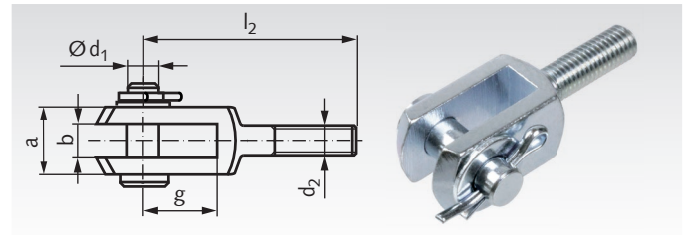

Clevis Joints DIN 71752, External Thread, Zinc-Plated

Material: Steel, zinc-plated.

Design A: Right-handed thread, with bolt and split pin.

Ordering Details: e.g.: Product No. 637 705 00, Clevis Joint DIN 71752, A, External Thread

Clevises DIN 71752, External Thread, Zinc-Plated

Material: Steel, zinc-plated.

Design G: Right-handed thread, without bolt.

Ordering Details: e.g.: Product No. 637 505 00, Clevis DIN 71752, G, External Thread

Bolt Sets KL

Bolt Sets SL

Material: Steel, zinc-plated.

Bolt set and clevis can be used as fork joint.

Ordering Details: e.g.: Product No. 637 805 00, Bolt Set KL for Clevis 6 x 12

Product No. Clevis	Product No. KL Bolt Set	Product No. SL Bolt Set	Size mm	a mm	b mm	d ₁ mm	d ₂ mm	g mm	l ₂ mm	Weight		
										Clevis g	KL g	SL g
637 505 00	637 805 00	637 905 00	6 x 12	12	6	6	M6	12	37	15	3,4	3,6
637 507 00	637 807 00	637 907 00	8 x 16	16	8	8	M8	16	47	36	9,3	10
637 509 00	637 809 00	637 909 00	10 x 20	20	10	10	M10	20	57	68	17	19
637 511 00	637 811 00	637 911 00	12 x 24	24	12	12	M12	24	68	122	32	34
637 513 00	637 813 00	637 913 00	14 x 28	27	14	14	M14	28	78	171	47	50
637 515 00	637 815 00	637 915 00	16 x 32	32	16	16	M16	32	89	288	70	73

Mating Pieces with Internal Thread for Clevis Joints DIN 71752, Zinc-Plated

Material: Steel zinc-plated.

Ordering Details: e.g.: Product No. 637 605 00, Mating piece with Internal Thread, Right-Hand

Product No.	Size mm	a mm	b mm	d ₁ mm	d ₂ mm	g mm	l ₁ ^{±0,5} mm	l ₂ mm	Weight g
637 605 00	6 x 12	12	6	6	M6	9	31	24	21
637 607 00	8 x 16	16	8	8	M8	12	42	32	51
637 609 00	10 x 20	20	10	10	M10	15	52	40	98
637 611 00	12 x 24	24	12	12	M12	18	62	48	168
637 613 00	14 x 28	27	14	14	M14	21	72	56	247
637 615 00	16 x 32	32	16	16	M16	24	83	64	397