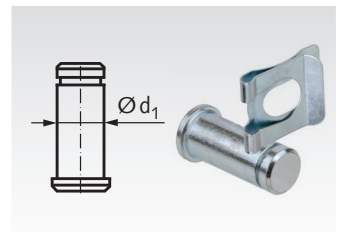

Clevis Joints DIN 71752, External Thread, Zinc-Plated

Material: Steel, zinc-plated.

Design A: Right-handed thread, with bolt and split pin.

Ordering Details: e.g.: Product No. 637 705 00, Clevis Joint DIN 71752, A, External Thread

Clevises DIN 71752, External Thread, Zinc-Plated

Material: Steel, zinc-plated.

Design G: Right-handed thread, without bolt.

Ordering Details: e.g.: Product No. 637 505 00, Clevis DIN 71752, G, External Thread

Bolt Sets KL

Bolt Sets SL

Material: Steel, zinc-plated.

Bolt set and clevis can be used as fork joint.

Ordering Details: e.g.: Product No. 637 805 00, Bolt Set KL for Clevis 6 x 12

Product No. Clevis	Product No. KL Bolt Set	Product No. SL Bolt Set	Size mm	a mm	b mm	d ₁ mm	d ₂ mm	g mm	l ₂ mm	Weight		
										Clevis g	KL g	SL g
637 505 00	637 805 00	637 905 00	6 x 12	12	6	6	M6	12	37	15	3,4	3,6
637 507 00	637 807 00	637 907 00	8 x 16	16	8	8	M8	16	47	36	9,3	10
637 509 00	637 809 00	637 909 00	10 x 20	20	10	10	M10	20	57	68	17	19
637 511 00	637 811 00	637 911 00	12 x 24	24	12	12	M12	24	68	122	32	34
637 513 00	637 813 00	637 913 00	14 x 28	27	14	14	M14	28	78	171	47	50
637 515 00	637 815 00	637 915 00	16 x 32	32	16	16	M16	32	89	288	70	73

Mating Pieces with Internal Thread for Clevis Joints DIN 71752, Zinc-Plated

Material: Steel zinc-plated.

Ordering Details: e.g.: Product No. 637 605 00, Mating piece with Internal Thread, Right-Hand

Product No.	Size mm	a mm	b mm	d ₁ mm	d ₂ mm	g mm	l ₁ ^{±0,5} mm	l ₂ mm	Weight g
637 605 00	6 x 12	12	6	6	M6	9	31	24	21
637 607 00	8 x 16	16	8	8	M8	12	42	32	51
637 609 00	10 x 20	20	10	10	M10	15	52	40	98
637 611 00	12 x 24	24	12	12	M12	18	62	48	168
637 613 00	14 x 28	27	14	14	M14	21	72	56	247
637 615 00	16 x 32	32	16	16	M16	24	83	64	397